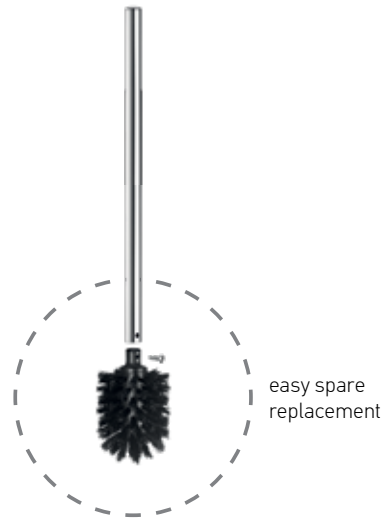

1. **FINISHES**
2. PVD-05PL GUN METAL POLISHED
   - PVD-05BR GUN METAL BRUSHED
   - PVD-01PL WARM BRONZE POLISHED
   - PVD-01BR WARM BRONZE BRUSHED
   - PVD-02PL GOLDEN BRASS POLISHED
   - PVD-02BR GOLDEN BRASS BRUSHED
   - PVD-11BR NICKEL STEEL
   - M25 BRONZE MAT
   - DM25 DARK BRONZE MAT
   - M26 RAME MAT