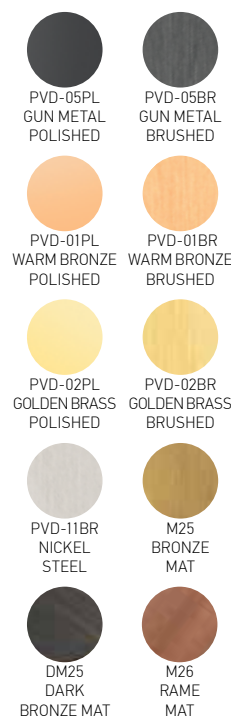

HOTEL AMENITIES

COLORS

FINISHES