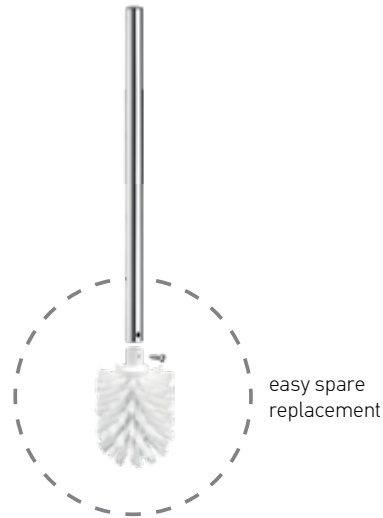

FINISHES

TOILET BRUSH HOLDERS

**ΠΙΓΚΑΛ
CHROME**

91595-A03
Toilet brush holder wall mounted
Επιτοίχιο Πιγκάλ
W9 x D12 x H37 (cm)
CHROME 40 €
COLORS 45 €
FINISHES 70 €

91596-A03
Toilet brush holder wall mounted
Επιτοίχιο Πιγκάλ
W9,5 x D13 x H37 (cm)
CHROME 50 €
COLORS 55 €
FINISHES 80 €