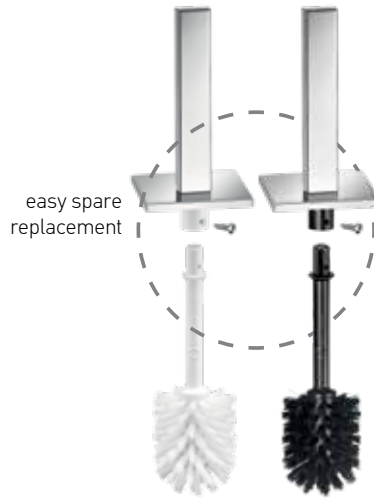

TOILET BRUSH HOLDERS

ΠΙΓΚΑΛ
INOX (AISI 304)

90518-A90 (Heavy type)
Toilet brush holder Inox (AISI 304)
Πιγκάλ Δαπέδου Inox
Ø8 x H39,5 (cm)
INOX 35 €
COLORS 40 €
MAT INOX 40 €
FINISHES 75 €

91518-A90 (Heavy type)
Toilet brush holder wall mounted Inox (AISI 304)
Επιτοίχιο Πιγκάλ Inox
Ø8 x H39,5 (cm)
INOX 50 €
COLORS 55 €
MAT INOX 55 €
FINISHES 95 €

COLORS

90572-A90 (Heavy type)
Toilet brush holder (AISI 304)
Πιγκάλ Δαπέδου
W8 x D8 x H39,5 (cm)
INOX 65 €
COLORS 75 €
MAT INOX 85 €
FINISHES 195 €

91572-A90 (Heavy type)
Toilet brush holder wall mounted (AISI 304)
Επιτοίχιο Πιγκάλ
W8 x D8 x H39,5 (cm)
INOX 80 €
COLORS 90 €
MAT INOX 100 €
FINISHES 215 €

FINISHES