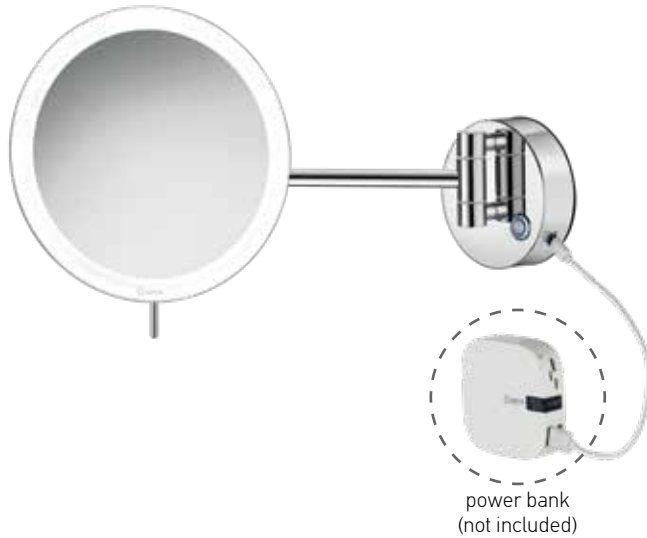

COLORS

FINISHES

LED COSMETIC MIRRORS

BATTERY POWERED

ΜΕΓΕΘΥΝΤΙΚΟΙ ΚΑΘΡΕΠΤΕΣ
(ΛΕΙΤΟΥΡΓΙΑ ΜΠΑΤΑΡΙΑΣ)

MR LED-905-A03
LED 2.5W | IP44 | Lithium battery powered | Type-C USB rechargeable
Continuously working: 48hours. Charge time: 2 HRS with power bank (not included)
Automatic close after 20 minutes
Wall mounted cosmetic mirror x3 with LED
Επιτοίχιος μεγεθυντικός καθρέπτης x3 με LED
Ø20 x D33,5 (cm)
CHROME 195 €
COLORS 225 €
FINISHES 335 €