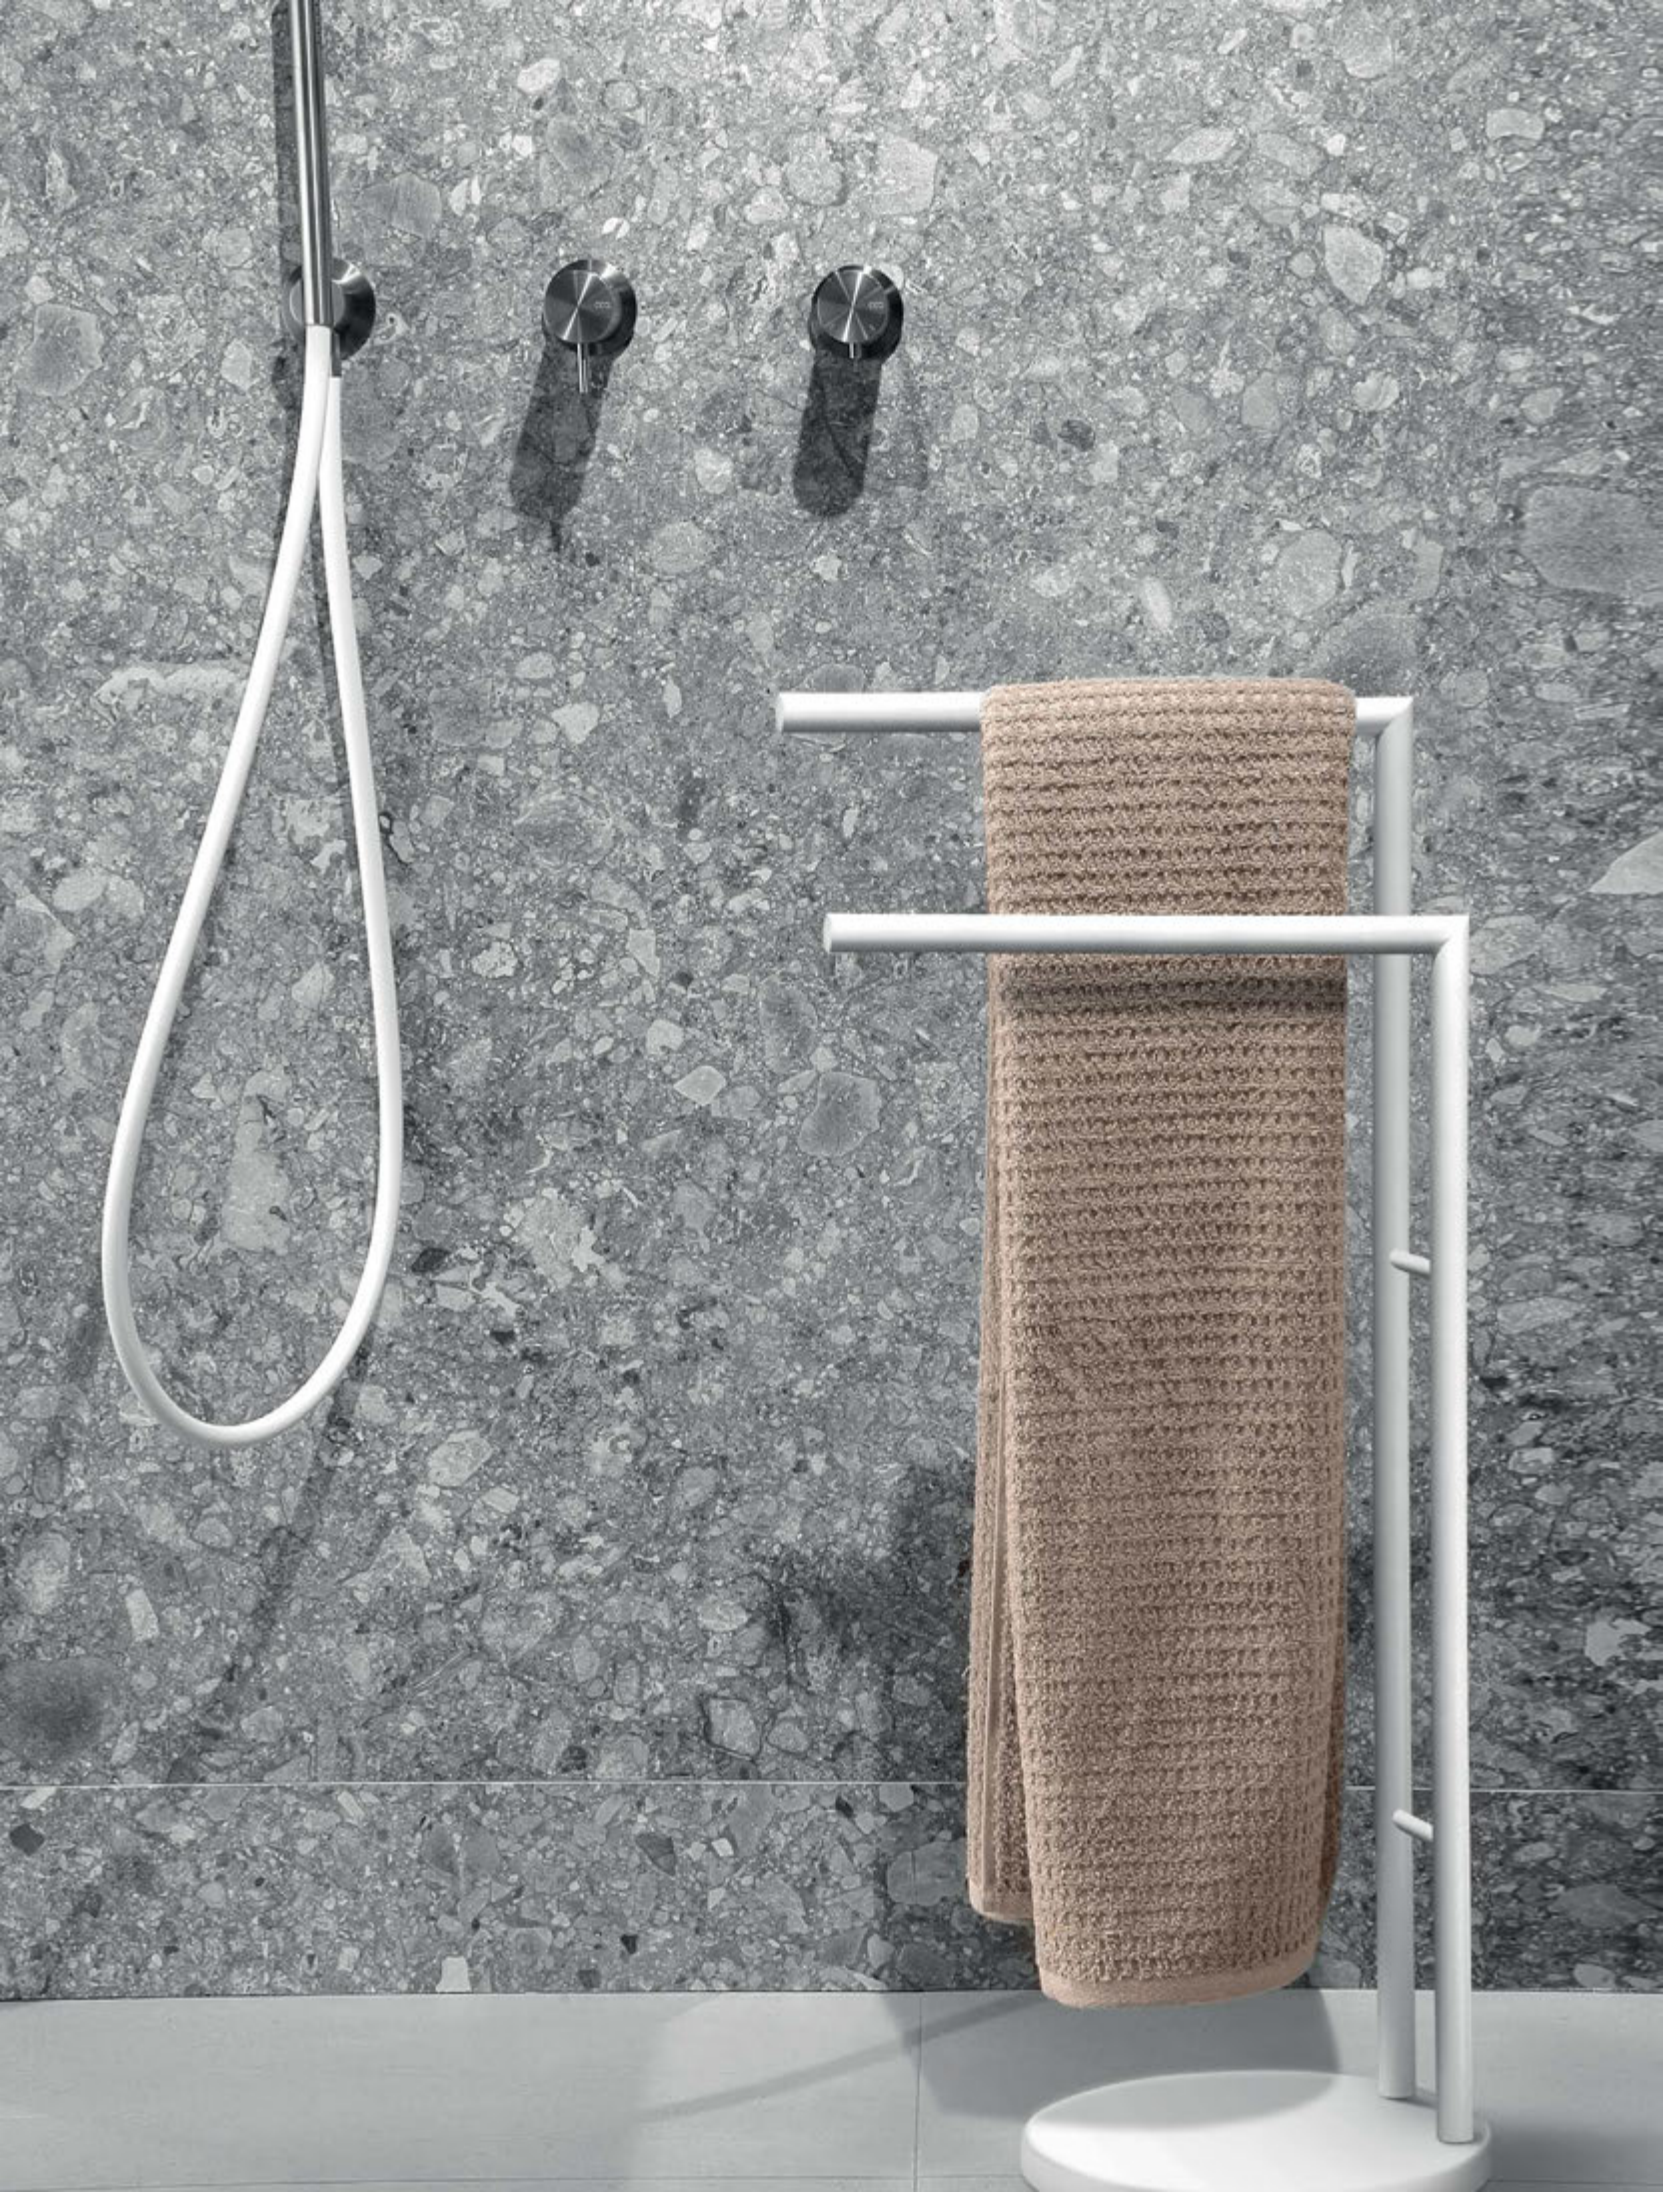

0106-M116
COLORS **50 €**

098-M116
COLORS **40 €**

099-PVD-01BR
FINISHES **260 €**

0102-PVD-01BR
FINISHES **95 €**

0106-PVD-01BR
FINISHES **95 €**

098-PVD-01BR
FINISHES **70 €**

TOWEL STANDS

CHROME