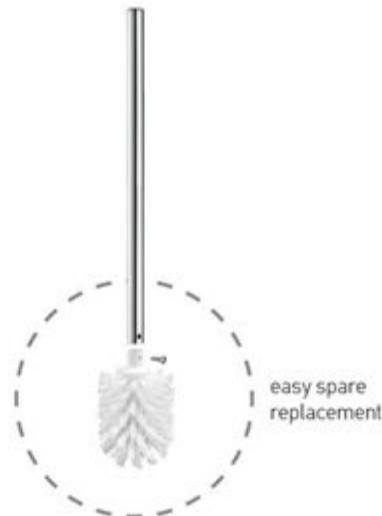

easy spare replacement

FINISHES

TOILET BRUSH HOLDERS

**ΠΙΓΚΑΛ
CHROME**

91595-A03
Toilet brush holder wall mounted
Επιτοίχιο Πιγκάλ
W9 x D12 x H37 (cm)
CHROME 40 €
COLORS 45 €
FINISHES 70 €

91596-A03
Toilet brush holder wall mounted
Επιτοίχιο Πιγκάλ
W9,5 x D13 x H37 (cm)
CHROME 50 €
COLORS 55 €
FINISHES 80 €